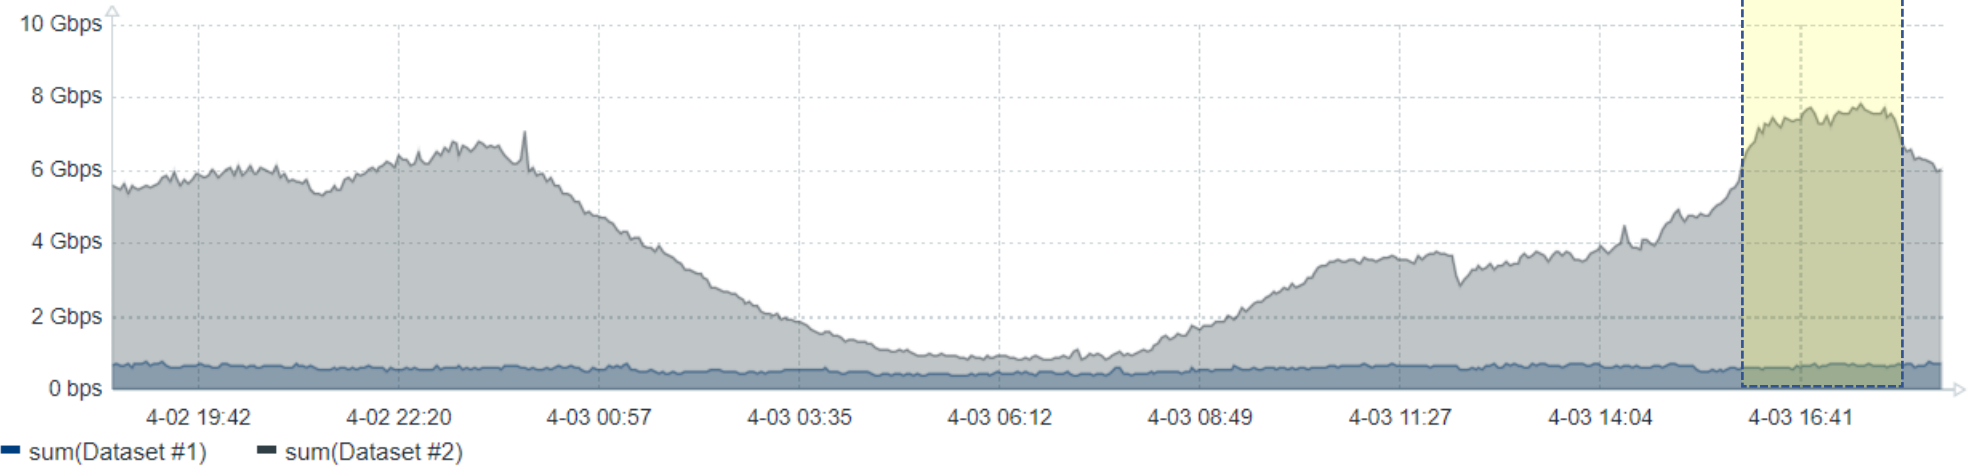

Inter

COK_BGP TE0/1/0/0 NAMEX (FASTWEB)

COK_BGP TE0/3/0/0 MIX (TIM)

COK_BGP TE0/1/0/22+TE0/1/0/23 Traffico to Internet

Serie A - Dom 3/4, 15:00

Atalanta

Napoli

Serie A - Dom 3/4, 20:45

Juventus

Inter

COK_BGP TE0/1/0/0 NAMEX (FASTWEB)

COK_BGP TE0/3/0/0 MIX (TIM)

COK_BGP TE0/1/0/22+TE0/1/0/23 Traffico to Internet

COK_ACC10 sfp+7 KIT BitstreamNGA

Banda IXP NAMEX = 400G

Flavio Luciani • 1°
Chief Technology Officer at Namex
11 ore • 🌐

Maurizio Goretti • 2°
Namex CEO
10 ore • Modificato • 🌐

What a traffic record tonight at **Namex** (Rome Internet eXchange Point)! When **#DAZN** broadcasts a Serie A match like this one (Juventus-Inter), the **#CDNs** pump hard and our **#peering** infrastructure explodes!

Bang! Tonight **Namex** traffic peak breaks it's previous record by 15%: 434 Gbps (378 Gbps). Popular **Lega Serie A** streaming of Juventus-Inter by **DAZN Group** have made it. Soccer streaming changed the game rules in Italy's Internet industry!