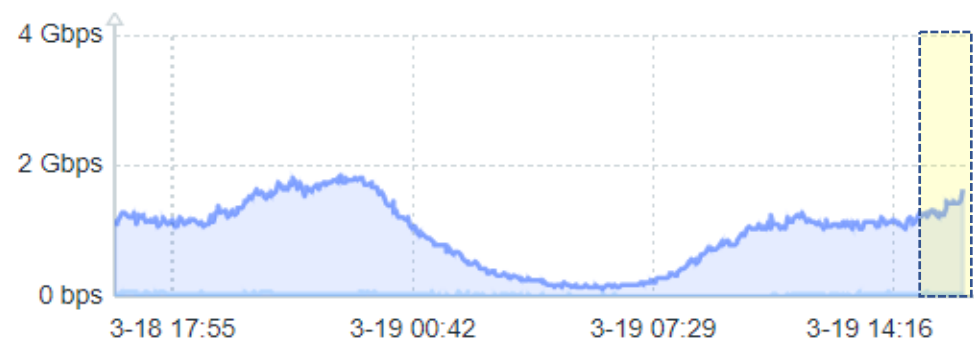

Serie A · Sab 19/3

Napoli

Udinese

From 2022-03-18 16:20:00

To 2022-03-19 16:20:00

MIX_SW TE1/0/25 Traffico AS 174 COGENT

— MIX_SW: Interface Te1/0/25(>to ...

MIX_SW TE1/0/48 Traffico peering MIX

— MIX_SW: Interface Te1/0/48(): Bit...

MIX_SW TE1/0/1 Traffico MIX

— MIX_SW: Interface Te1/0/1(TIM-Giganet-988405/41-10G): Bits received — MIX_SW: Interface Te1/0/1(TIM-Giganet-988405/41-10G): Bits sent