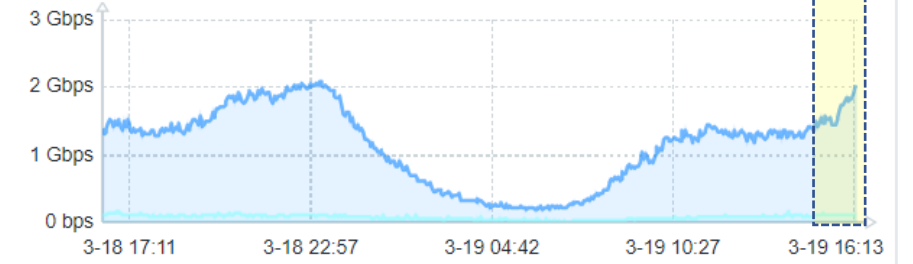

La vita ISP Locale ai tempi del Live Streaming

INFRASTRUTTURE OPERATORE di AREA

INFRASTRUTTURA INTERNET

INFRASTRUTTURA ACCESSO

Streaming DAZN

Serie A · Sab 19/3

Napoli

Udinese

Serie A · Sab 19/3

Napoli

Udinese

From 2022-03-18 16:20:00

To 2022-03-19 16:20:00

COK_BGP TE0/1/0/0 NAMEX (FASTWEB)

— COK_BGP: Interface TenGigE0/1/0/0(): ...

COK_BGP TE0/3/0/0 MIX (TIM)

— COK_BGP: Interface TenGigE0/3/0/0(): ...

COK_BGP TE0/1/0/22+TE0/1/0/23 Traffico to Internet

— sum(Dataset #1) — sum(Dataset #2)

COK_ACC10 sfp+7 KIT BitstremNGA

— COK_ACC10: Interface sfp+7_bitNGA_10G(): Bits received — COK_ACC10: Interface sfp+7_bitNGA_10G(): Bits sent