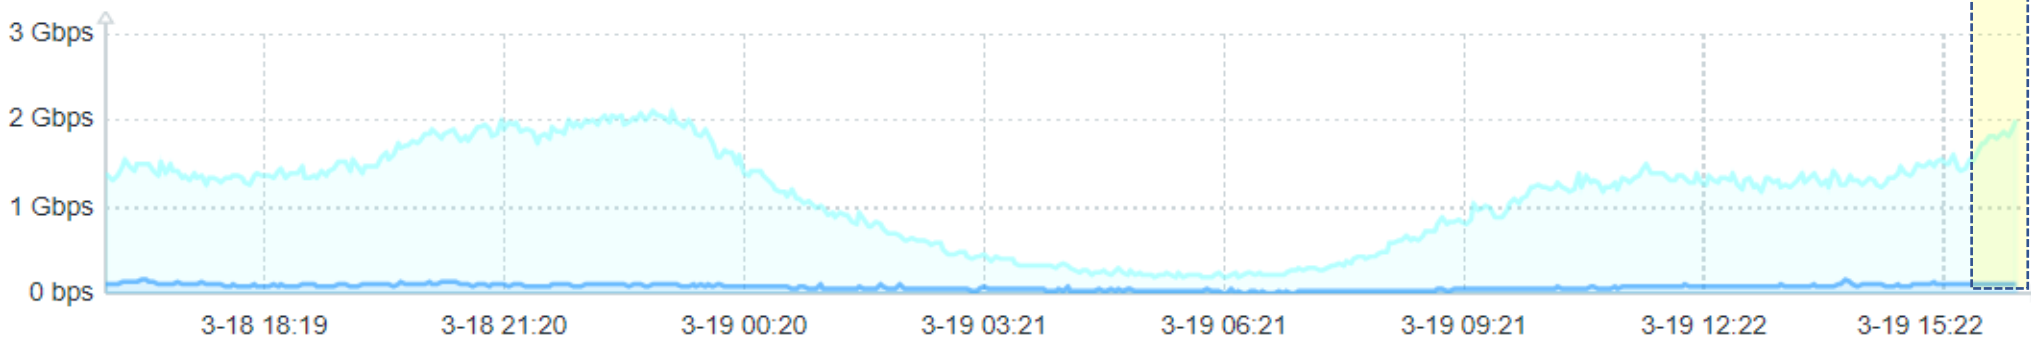

Serie A · Sab 19/3

Napoli

Udinese

From 2022-03-18 16:20:00

To 2022-03-19 16:20:00

MIX_SW TE1/0/25 Traffico AS 174 COGENT

— MIX_SW: Interface Te1/0/25(>to ...

MIX_SW TE1/0/48 Traffico peering MIX

— MIX_SW: Interface Te1/0/48(): Bit...

MIX_SW TE1/0/1 Traffico MIX

— MIX_SW: Interface Te1/0/1(TIM-Giganet-988405/41-10G): Bits received — MIX_SW: Interface Te1/0/1(TIM-Giganet-988405/41-10G): Bits sent