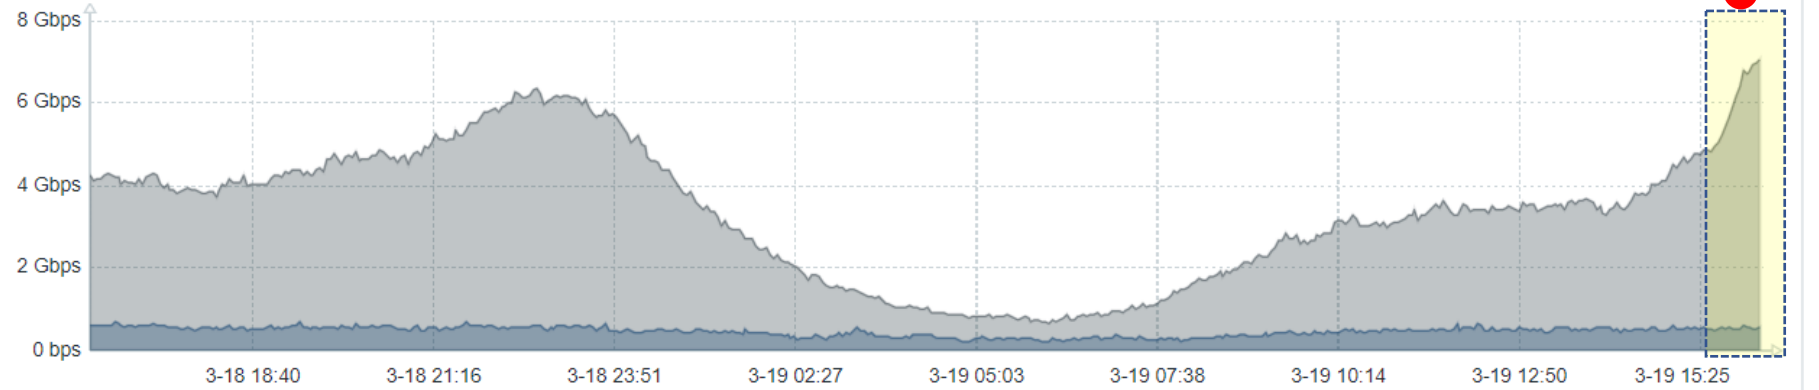

La vita ISP Locale ai tempi del Live Streaming

INFRASTRUTTURE OPERATORE di AREA

INFRASTRUTTURA INTERNET

INFRASTRUTTURA ACCESSO

Streaming DAZN

Serie A · Sab 19/3

Napoli

Udinese

Serie A · Sab 19/3

Napoli

Udinese

From 2022-03-18 16:20:00

To 2022-03-19 16:20:00

COK_BGP TE0/1/0/0 NAMEX (FASTWEB)

— COK_BGP: Interface TenGigE0/1/0/0(): ...

COK_BGP TE0/3/0/0 MIX (TIM)

— COK_BGP: Interface TenGigE0/3/0/0(): ...

COK_BGP TE0/1/0/22+TE0/1/0/23 Traffico to Internet

— sum(Dataset #1) — sum(Dataset #2)

COK_ACC10 sfp+7 KIT BitstremNGA

— COK_ACC10: Interface sfp+7_bitNGA_10G(): Bits received — COK_ACC10: Interface sfp+7_bitNGA_10G(): Bits sent