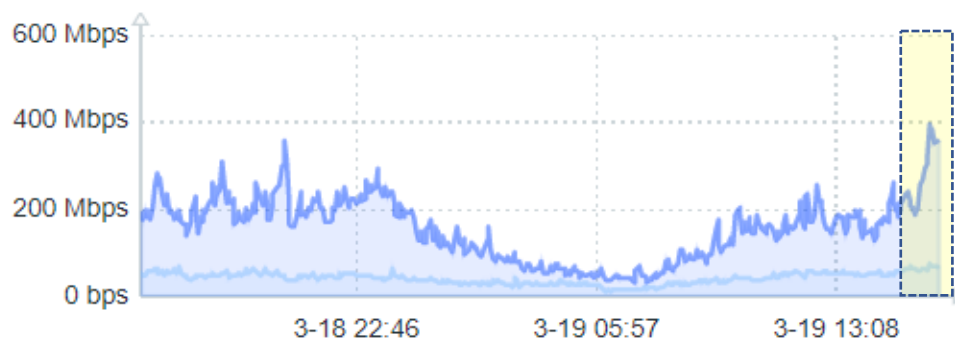

Serie A · Sab 19/3

Napoli

Udinese

From 2022-03-18 16:20:00

To 2022-03-19 16:20:00

MIX_SW TE1/0/25 Traffico AS 174 COGENT

— MIX_SW: Interface Te1/0/25(>to ...

MIX_SW TE1/0/48 Traffico peering MIX

— MIX_SW: Interface Te1/0/48(): Bit...

MIX_SW TE1/0/1 Traffico MIX

— MIX_SW: Interface Te1/0/1(TIM-Giganet-988405/41-10G): Bits received — MIX_SW: Interface Te1/0/1(TIM-Giganet-988405/41-10G): Bits sent