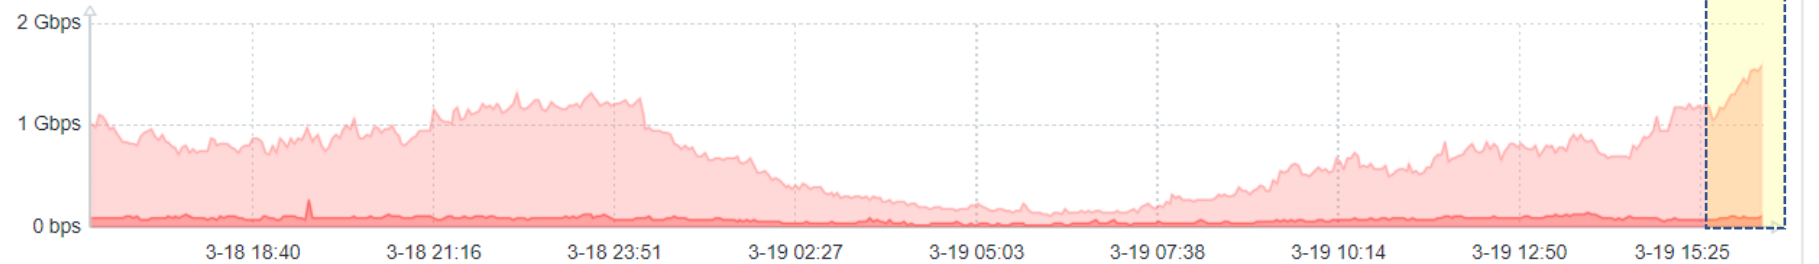

La vita ISP Locale ai tempi del Live Streaming

INFRASTRUTTURE OPERATORE di AREA

INFRASTRUTTURA INTERNET

INFRASTRUTTURA ACCESSO

Streaming DAZN

Serie A · Sab 19/3

Napoli

Udinese

Serie A · Sab 19/3

Napoli

Udinese

From 2022-03-18 16:20:00

To 2022-03-19 16:20:00

COK_BGP TE0/1/0/0 NAMEX (FASTWEB)

— COK_BGP: Interface TenGigE0/1/0/0(): ...

COK_BGP TE0/3/0/0 MIX (TIM)

— COK_BGP: Interface TenGigE0/3/0/0(): ...

COK_BGP TE0/1/0/22+TE0/1/0/23 Traffico to Internet

— sum(Dataset #1) — sum(Dataset #2)

COK_ACC10 sfp+7 KIT BitstremNGA

— COK_ACC10: Interface sfp+7_bitNGA_10G(): Bits received — COK_ACC10: Interface sfp+7_bitNGA_10G(): Bits sent

Bang! Tonight **Namex** traffic peak breaks it's previous record by 15%: 434 Gbps (378 Gbps). Popular **Lega Serie A** streaming of Juventus-Inter by **DAZN Group** have made it. Soccer streaming changed the game rules in Italy's Internet industry!