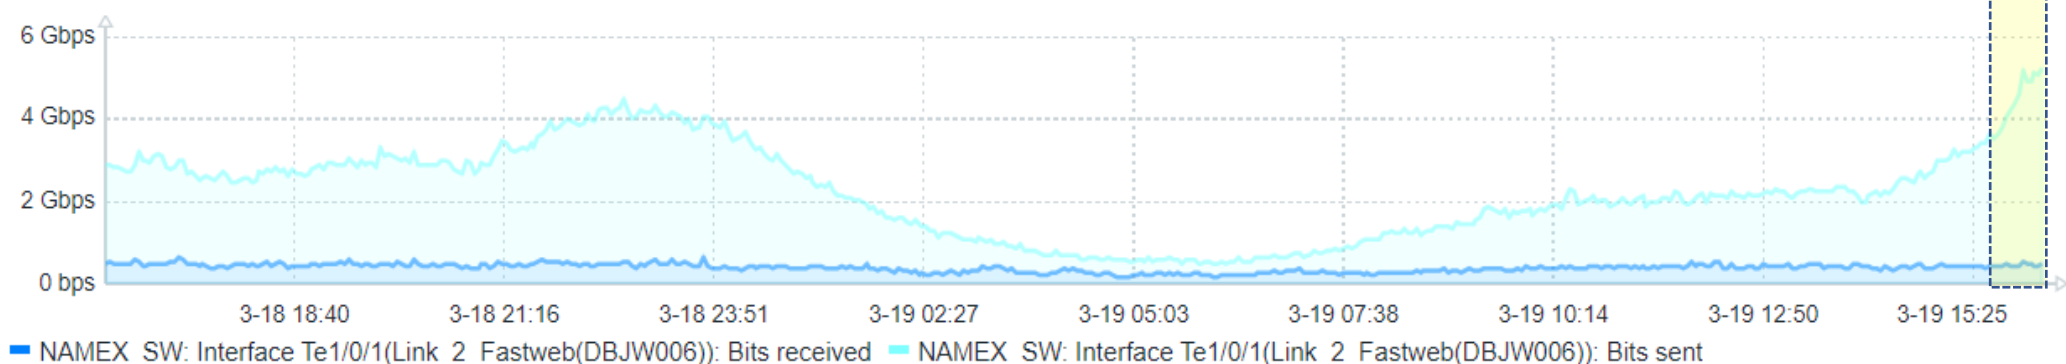

— COK_BGP: Interface TenGigE0/3/0/0(): ...

COK_BGP TE0/1/0/22+TE0/1/0/23 Traffico to Internet

— sum(Dataset #1) — sum(Dataset #2)

COK_ACC10 sfp+7 KIT BitstremNGA

— COK_ACC10: Interface sfp+7_bitNGA_10G(): Bits received — COK_ACC10: Interface sfp+7_bitNGA_10G(): Bits sent

Serie A · Sab 19/3

Napoli

Udinese

From 2022-03-18 16:20:00

To 2022-03-19 16:20:00

NAMEX_SW TE1/0/47 Traffico AS NAMEX

NAMEX_SW TE1/0/25 Traffico AS 12874 FASTWEB

NAMEX_SW TE1/0/1 Traffico NAMEX

Serie A · Sab 19/3

Napoli

Udinese

From 2022-03-18 16:20:00

To 2022-03-19 16:20:00

MIX_SW TE1/0/25 Traffico AS 174 COGENT

— MIX_SW: Interface Te1/0/25(>to ...

MIX_SW TE1/0/48 Traffico peering MIX

— MIX_SW: Interface Te1/0/48(): Bit...

MIX_SW TE1/0/1 Traffico MIX

— MIX_SW: Interface Te1/0/1(TIM-Giganet-988405/41-10G): Bits received — MIX_SW: Interface Te1/0/1(TIM-Giganet-988405/41-10G): Bits sent