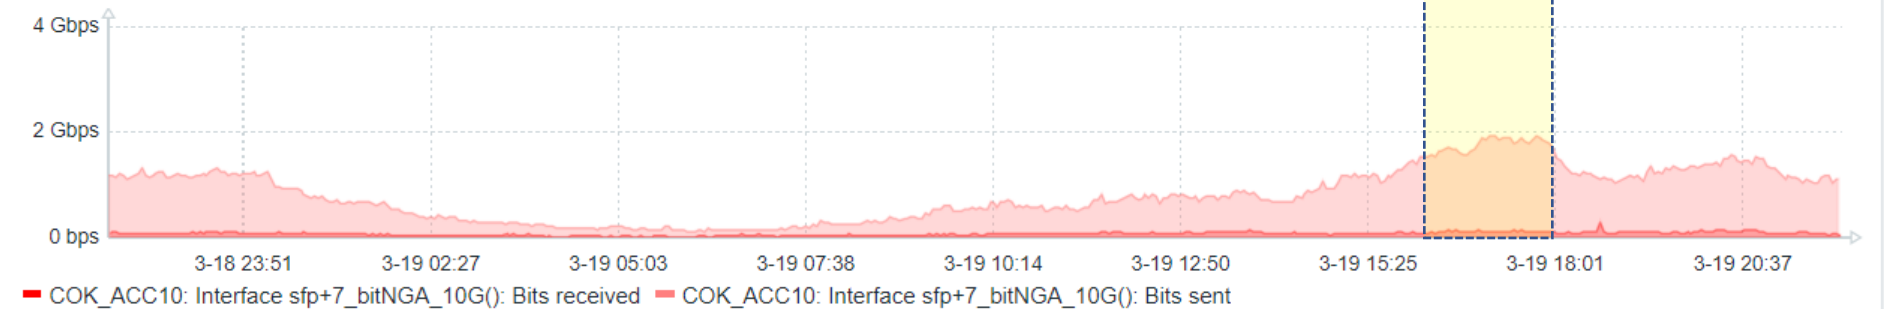

— MIX_SW: Interface Te1/0/48(): Bit...

MIX_SW TE1/0/1 Traffico MIX

— MIX_SW: Interface Te1/0/1(TIM-Giganet-988405/41-10G): Bits received — MIX_SW: Interface Te1/0/1(TIM-Giganet-988405/41-10G): Bits sent

Serie A · Sab 19/3

- Napoli
- Udinese

From 2022-03-18 22:00:00
To 2022-03-19 22:00:00

COK_BGP TE0/1/0/0 NAMEX (FASTWEB)

COK_BGP TE0/3/0/0 MIX (TIM)

COK_BGP TE0/1/0/22+TE0/1/0/23 Traffico to Internet

COK_ACC10 sfp+7 KIT BitstremNGA