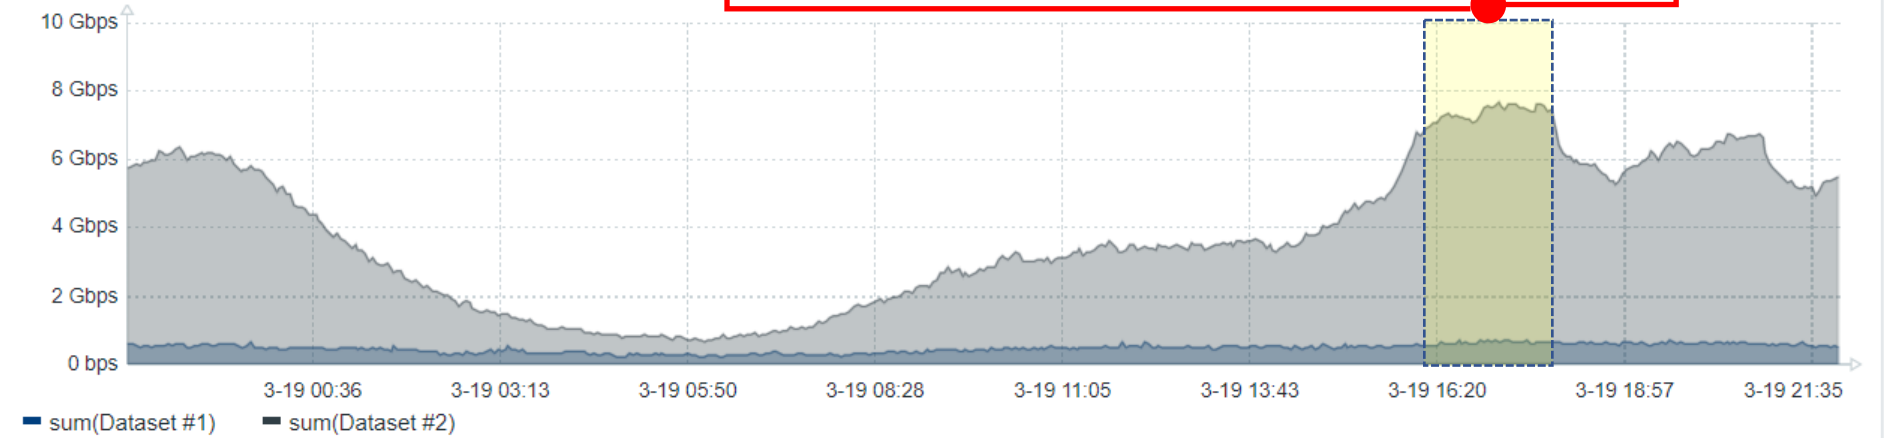

— MIX_SW: Interface Te1/0/48(): Bit...

MIX_SW TE1/0/1 Traffico MIX

— MIX_SW: Interface Te1/0/1(TIM-Giganet-988405/41-10G): Bits received — MIX_SW: Interface Te1/0/1(TIM-Giganet-988405/41-10G): Bits sent

Serie A · Sab 19/3

- Napoli
- Udinese

From 2022-03-18 22:00:00
To 2022-03-19 22:00:00

COK_BGP TE0/1/0/0 NAMEX (FASTWEB)

COK_BGP TE0/3/0/0 MIX (TIM)

COK_BGP TE0/1/0/22+TE0/1/0/23 Traffico to Internet

COK_ACC10 sfp+7 KIT BitstremNGA