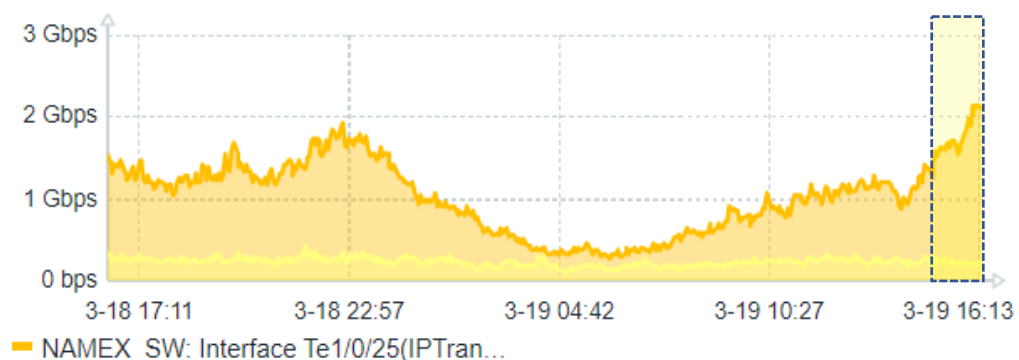

— COK_BGP: Interface TenGigE0/3/0/0(): ...

COK_BGP TE0/1/0/22+TE0/1/0/23 Traffico to Internet

— sum(Dataset #1) — sum(Dataset #2)

COK_ACC10 sfp+7 KIT BitstremNGA

— COK_ACC10: Interface sfp+7_bitNGA_10G(): Bits received — COK_ACC10: Interface sfp+7_bitNGA_10G(): Bits sent

Serie A · Sab 19/3

Napoli

Udinese

From 2022-03-18 16:20:00

To 2022-03-19 16:20:00

NAMEX_SW TE1/0/47 Traffico AS NAMEX

NAMEX_SW TE1/0/25 Traffico AS 12874 FASTWEB

NAMEX_SW TE1/0/1 Traffico NAMEX

Serie A · Sab 19/3

Napoli

Udinese

From 2022-03-18 16:20:00

To 2022-03-19 16:20:00

MIX_SW TE1/0/25 Traffico AS 174 COGENT

— MIX_SW: Interface Te1/0/25(>to ...

MIX_SW TE1/0/48 Traffico peering MIX

— MIX_SW: Interface Te1/0/48(): Bit...

MIX_SW TE1/0/1 Traffico MIX

— MIX_SW: Interface Te1/0/1(TIM-Giganet-988405/41-10G): Bits received — MIX_SW: Interface Te1/0/1(TIM-Giganet-988405/41-10G): Bits sent