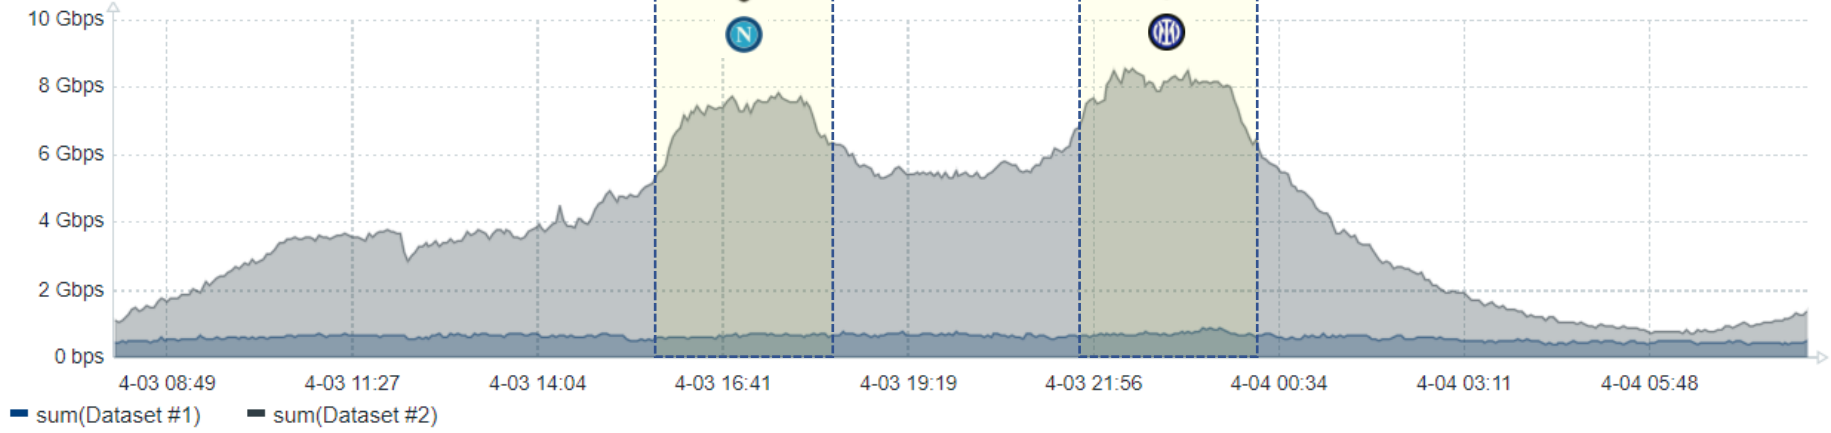

Juventus

Inter

COK_BGP TE0/1/0/0 NAMEX (FASTWEB)

COK_BGP TE0/3/0/0 MIX (TIM)

COK_BGP TE0/1/0/22+TE0/1/0/23 Traffico to Internet

COK_ACC10 sfp+7 KIT BitstreamNGA

Banda IXP NAMEX = 400G

Flavio Luciani • 1°
Chief Technology Officer at Namex
11 ore • 🌐

Maurizio Goretti • 2°
Namex CEO
10 ore • Modificato • 🌐

What a traffic record tonight at **Namex** (Rome Internet eXchange Point)! When **#DAZN** broadcasts a Serie A match like this one (Juventus-Inter), the **#CDNs** pump hard and our **#peering** infrastructure explodes!

Bang! Tonight **Namex** traffic peak breaks it's previous record by 15%: 434 Gbps (378 Gbps). Popular **Lega Serie A** streaming of Juventus-Inter by **DAZN Group** have made it. Soccer streaming changed the game rules in Italy's Internet industry!