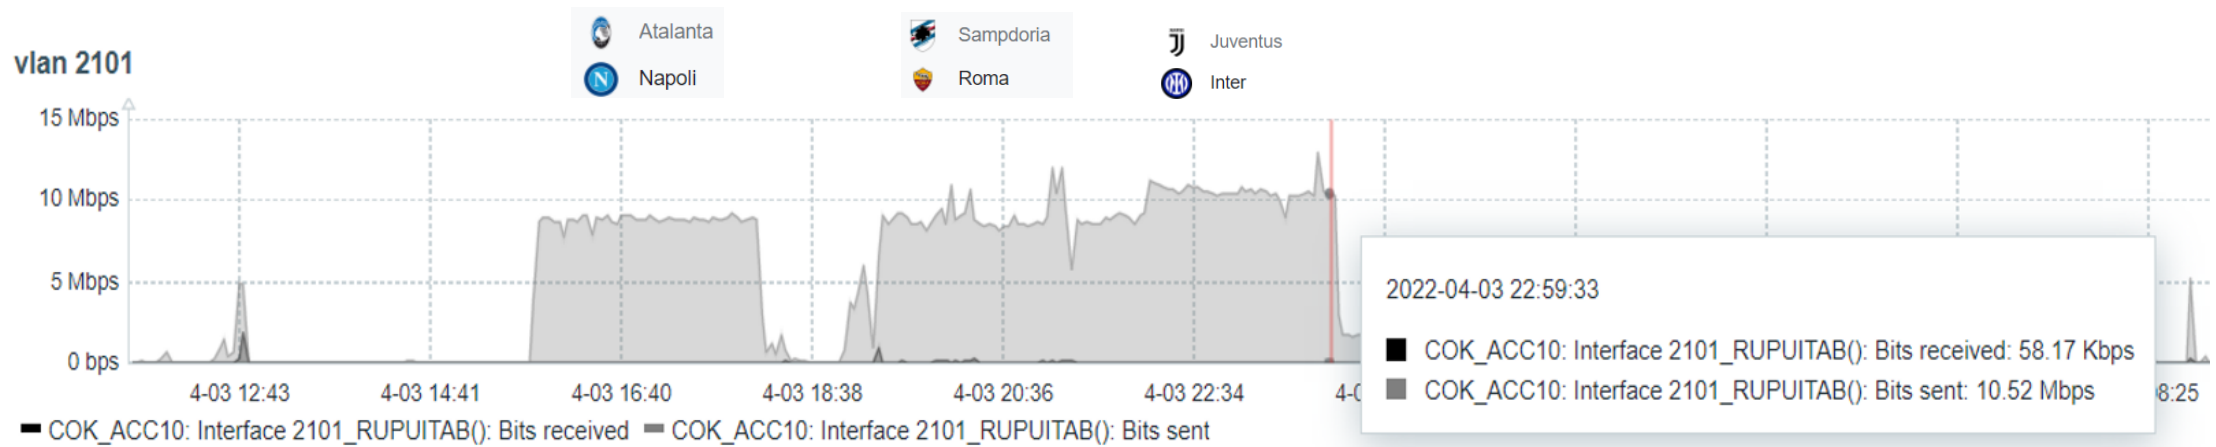

Banda Singolo Client

- Qual è la velocità di download minima consigliata?

- 2.0 Mbps: questa velocità è la velocità di download minima consigliata per guardare DAZN sul tuo smartphone quando sei in movimento con risoluzione SD (Definizione Standard).
- 3.5 Mbps: questa velocità è la velocità di download minima consigliata per guardare DAZN sul tuo smartphone quando sei in movimento con risoluzione HD (Alta Definizione).
- 6.0 Mbps: questa velocità è la velocità di download minima consigliata per guardare DAZN in TV con risoluzione HD e con un alto frame rate.
- 8.0 Mbps: questa velocità è la velocità di download consigliata per avere la più alta qualità video e il più alto frame rate.
- 10 Mbps: questa velocità è la velocità di download consigliata per avere la più alta qualità video e il più alto frame rate.