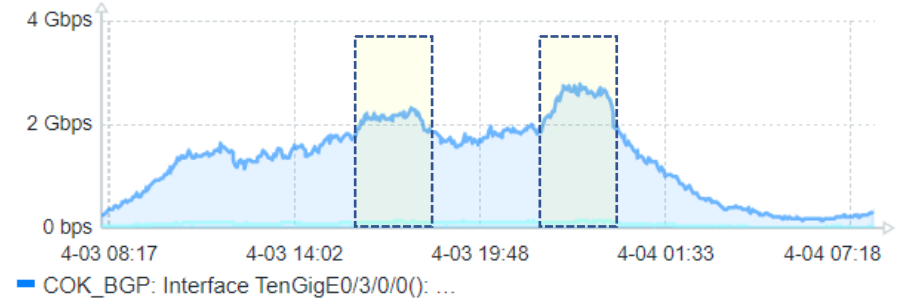

Inter

COK_BGP TE0/1/0/0 NAMEX (FASTWEB)

COK_BGP TE0/3/0/0 MIX (TIM)

COK_BGP TE0/1/0/22+TE0/1/0/23 Traffico to Internet

Serie A - Dom 3/4, 15:00

Atalanta

Napoli

Serie A - Dom 3/4, 20:45

Juventus

Inter

COK_BGP TE0/1/0/0 NAMEX (FASTWEB)

COK_BGP TE0/3/0/0 MIX (TIM)

COK_BGP TE0/1/0/22+TE0/1/0/23 Traffico to Internet

COK_ACC10 sfp+7 KIT BitstreamNGA

Banda IXP NAMEX = 400G

Flavio Luciani • 1°
Chief Technology Officer at Namex
11 ore • 🌐

Maurizio Goretti • 2°
Namex CEO
10 ore • Modificato • 🌐

What a traffic record tonight at **Namex** (Rome Internet eXchange Point)! When **#DAZN** broadcasts a Serie A match like this one (Juventus-Inter), the **#CDNs** pump hard and our **#peering** infrastructure explodes!

Bang! Tonight **Namex** traffic peak breaks it's previous record by 15%: 434 Gbps (378 Gbps). Popular **Lega Serie A** streaming of Juventus-Inter by **DAZN Group** have made it. Soccer streaming changed the game rules in Italy's Internet industry!