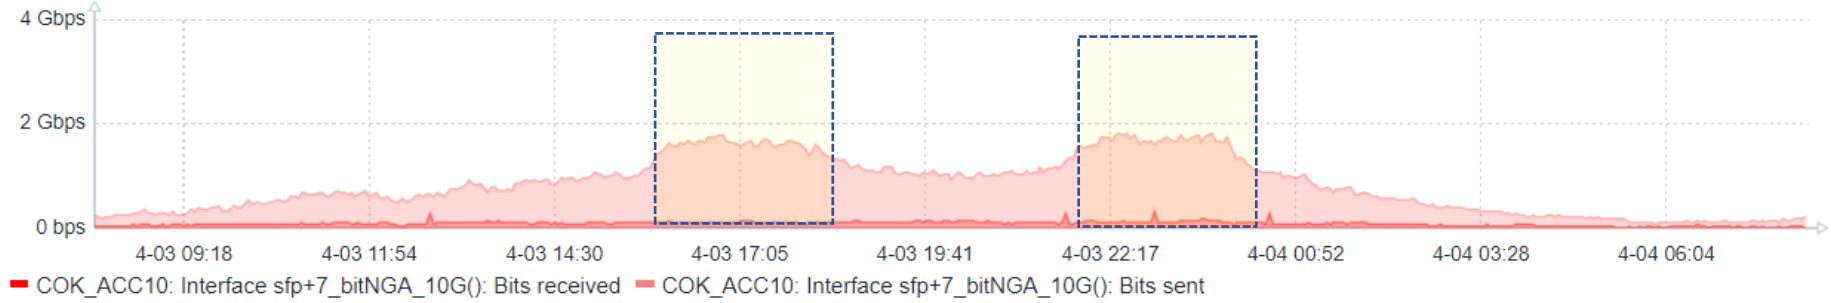

Juventus

Inter

COK_BGP TE0/1/0/0 NAMEX (FASTWEB)

COK_BGP TE0/3/0/0 MIX (TIM)

COK_BGP TE0/1/0/22+TE0/1/0/23 Traffico to Internet

COK_ACC10 sfp+7 KIT BitstreamNGA

Banda IXP NAMEX = 400G

Flavio Luciani • 1°
Chief Technology Officer at Namex
11 ore • 🌐

Maurizio Goretti • 2°
Namex CEO
10 ore • Modificato • 🌐

What a traffic record tonight at **Namex** (Rome Internet eXchange Point)! When **#DAZN** broadcasts a Serie A match like this one (Juventus-Inter), the **#CDNs** pump hard and our **#peering** infrastructure explodes!

Bang! Tonight **Namex** traffic peak breaks it's previous record by 15%: 434 Gbps (378 Gbps). Popular **Lega Serie A** streaming of Juventus-Inter by **DAZN Group** have made it. Soccer streaming changed the game rules in Italy's Internet industry!