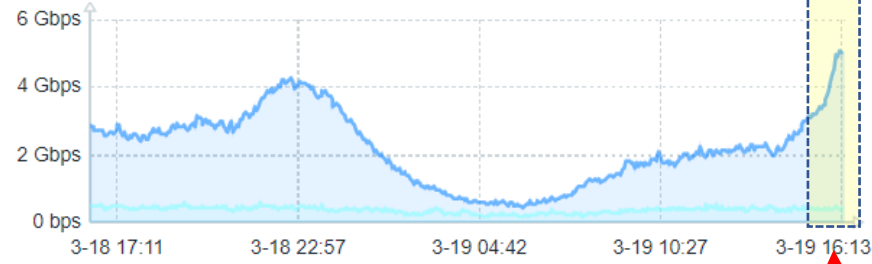

La vita ISP Locale ai tempi del Live Streaming

INFRASTRUTTURE OPERATORE di AREA

INFRASTRUTTURA INTERNET

INFRASTRUTTURA ACCESSO

Streaming DAZN

Serie A · Sab 19/3

Napoli

Udinese

Serie A · Sab 19/3

Napoli

Udinese

From 2022-03-18 16:20:00

To 2022-03-19 16:20:00

COK_BGP TE0/1/0/0 NAMEX (FASTWEB)

— COK_BGP: Interface TenGigE0/1/0/0(): ...

COK_BGP TE0/3/0/0 MIX (TIM)

— COK_BGP: Interface TenGigE0/3/0/0(): ...

COK_BGP TE0/1/0/22+TE0/1/0/23 Traffico to Internet

— sum(Dataset #1) — sum(Dataset #2)

COK_ACC10 sfp+7 KIT BitstremNGA

— COK_ACC10: Interface sfp+7_bitNGA_10G(): Bits received — COK_ACC10: Interface sfp+7_bitNGA_10G(): Bits sent