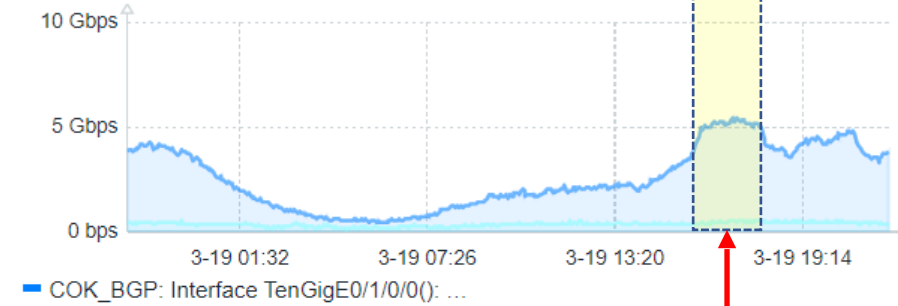

Serie A · Sab 19/3

- Napoli
- Udinese

From 2022-03-18 22:00:00
To 2022-03-19 22:00:00

COK_BGP TE0/1/0/0 NAMEX (FASTWEB)