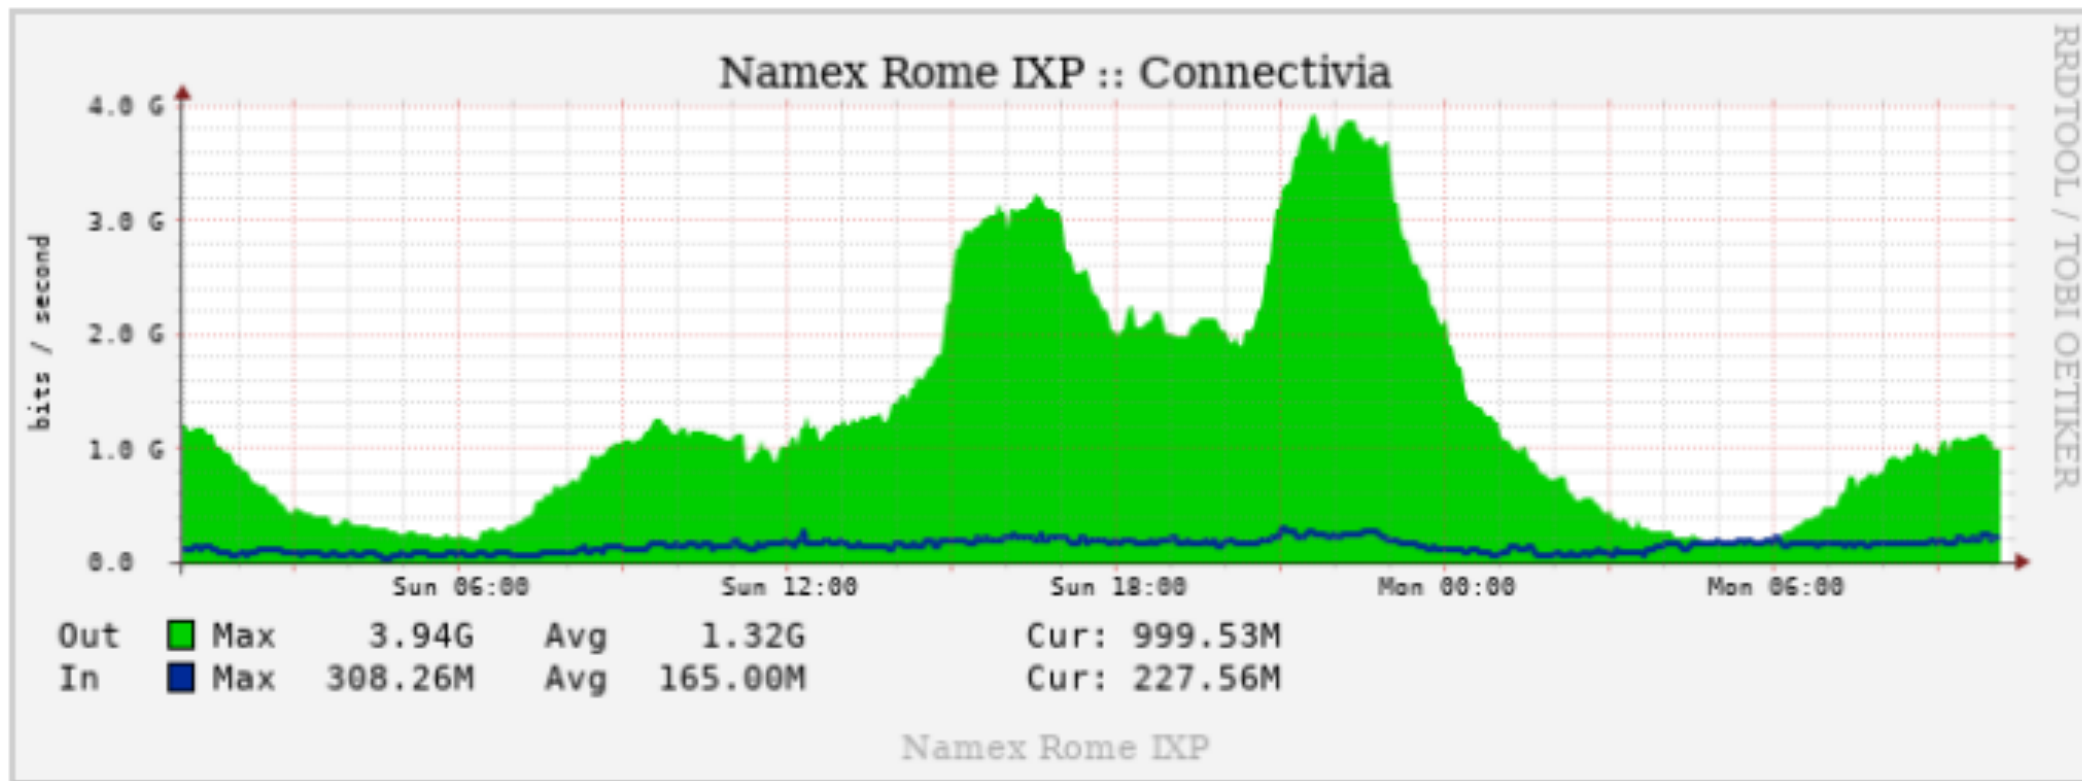

Juventus

Inter

COK_BGP TE0/1/0/0 NAMEX (FASTWEB)

COK_BGP TE0/3/0/0 MIX (TIM)

COK_BGP TE0/1/0/22+TE0/1/0/23 Traffico to Internet

COK_ACC10 sfp+7 KIT BitstreamNGA

Banda IXP NAMEX = 400G

Flavio Luciani • 1°
Chief Technology Officer at Namex
11 ore • 🌐

Maurizio Goretti • 2°
Namex CEO
10 ore • Modificato • 🌐

What a traffic record tonight at **Namex** (Rome Internet eXchange Point)! When **#DAZN** broadcasts a Serie A match like this one (Juventus-Inter), the **#CDNs** pump hard and our **#peering** infrastructure explodes!

Bang! Tonight **Namex** traffic peak breaks it's previous record by 15%: 434 Gbps (378 Gbps). Popular **Lega Serie A** streaming of Juventus-Inter by **DAZN Group** have made it. Soccer streaming changed the game rules in Italy's Internet industry!