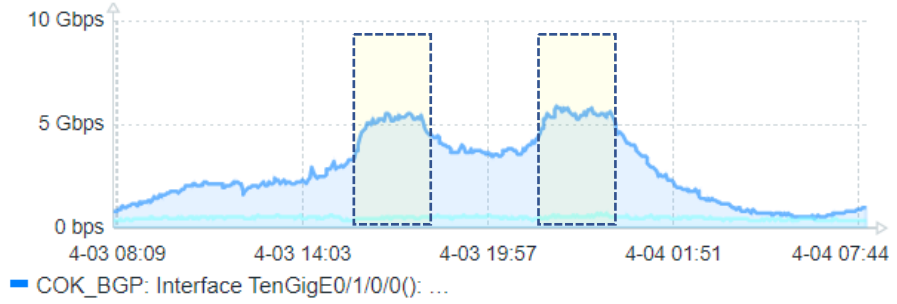

Inter

COK_BGP TE0/1/0/0 NAMEX (FASTWEB)

COK_BGP TE0/3/0/0 MIX (TIM)

COK_BGP TE0/1/0/22+TE0/1/0/23 Traffico to Internet

Serie A - Dom 3/4, 15:00

Atalanta

Napoli

Serie A - Dom 3/4, 20:45

Juventus

Inter

COK_BGP TE0/1/0/0 NAMEX (FASTWEB)

COK_BGP TE0/3/0/0 MIX (TIM)

COK_BGP TE0/1/0/22+TE0/1/0/23 Traffico to Internet

COK_ACC10 sfp+7 KIT BitstreamNGA

Banda IXP NAMEX = 400G

Flavio Luciani • 1°
Chief Technology Officer at Namex
11 ore • 🌐

Maurizio Goretti • 2°
Namex CEO
10 ore • Modificato • 🌐

What a traffic record tonight at **Namex** (Rome Internet eXchange Point)! When **#DAZN** broadcasts a Serie A match like this one (Juventus-Inter), the **#CDNs** pump hard and our **#peering** infrastructure explodes!

Bang! Tonight **Namex** traffic peak breaks it's previous record by 15%: 434 Gbps (378 Gbps). Popular **Lega Serie A** streaming of Juventus-Inter by **DAZN Group** have made it. Soccer streaming changed the game rules in Italy's Internet industry!