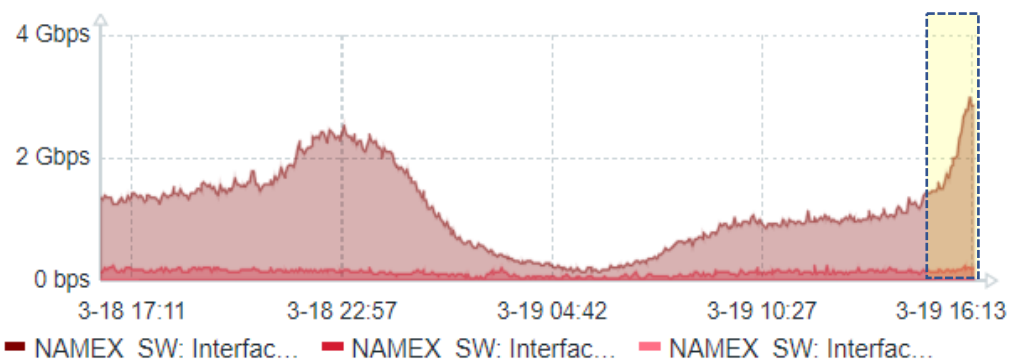

— COK_BGP: Interface TenGigE0/3/0/0(): ...

COK_BGP TE0/1/0/22+TE0/1/0/23 Traffico to Internet

— sum(Dataset #1) — sum(Dataset #2)

COK_ACC10 sfp+7 KIT BitstremNGA

— COK_ACC10: Interface sfp+7_bitNGA_10G(): Bits received — COK_ACC10: Interface sfp+7_bitNGA_10G(): Bits sent

Serie A · Sab 19/3

Napoli

Udinese

From 2022-03-18 16:20:00

To 2022-03-19 16:20:00

NAMEX_SW TE1/0/47 Traffico AS NAMEX

NAMEX_SW TE1/0/25 Traffico AS 12874 FASTWEB

NAMEX_SW TE1/0/1 Traffico NAMEX

Serie A · Sab 19/3

Napoli

Udinese

From 2022-03-18 16:20:00

To 2022-03-19 16:20:00

MIX_SW TE1/0/25 Traffico AS 174 COGENT

— MIX_SW: Interface Te1/0/25(>to ...

MIX_SW TE1/0/48 Traffico peering MIX

— MIX_SW: Interface Te1/0/48(): Bit...

MIX_SW TE1/0/1 Traffico MIX

— MIX_SW: Interface Te1/0/1(TIM-Giganet-988405/41-10G): Bits received — MIX_SW: Interface Te1/0/1(TIM-Giganet-988405/41-10G): Bits sent