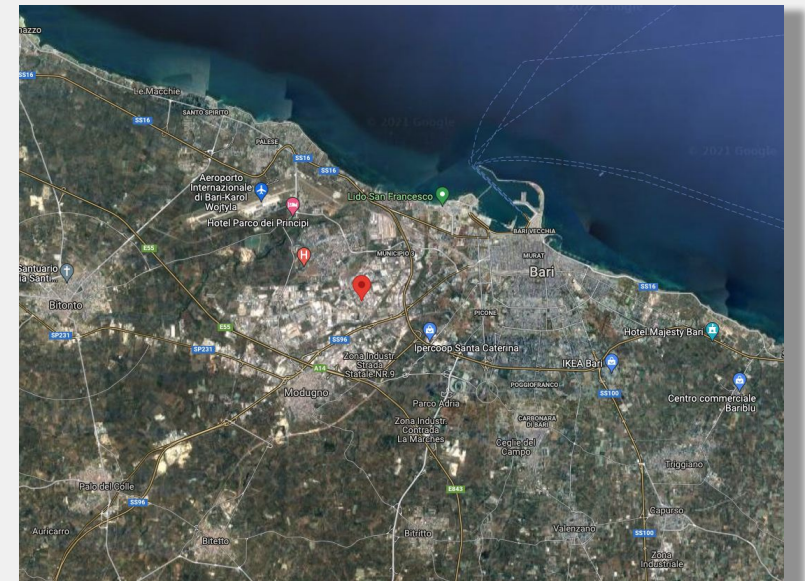

# Content, OTT, Carrier Internazionali

- OTT e Content verso l'edge peering
  - Latenza
  - Ridondanza
- Carrier Internazionali
  - Massa critica ISP locali

# Submarine Cables

- **AAE-1:** intercontinental cable (Retelit is one of the owner)
  - Marsiglia (Francia), Creta (Grecia), Canale di Suez (Egitto), (Arabia Saudita), (Gibuti), (Yemen), (Oman), (UAE), (Qatar), (Pakistan), (India), (Myanmar), (Malesia), (Tailandia), (Cambogia), (Vietnam), (Cina)
- Italy – Albania (AlbTelecom / TIS)
- Jonah (Bezeq International Ltd)
- Oteblobe Kokkinni-Bari (built for the Athens Olympics by OTEglobe)
- Italy – Greece 1 (Otranto – Grecia owned by WIS Telecom)

# NomeX Bari

- A new NameX regional Datacenter
  - Viale Donato De Leonardis 19, 70132 Zona industriale BA (ex DC Vodafone) - [Maps](#)
- Opportunities:
  - The first Carrier Neutral datacenter in Bari
  - Content closer to end users / easier access for local ISPs to CDNs
  - Direct access to Asia Africa Europe-1 (AAE-1)