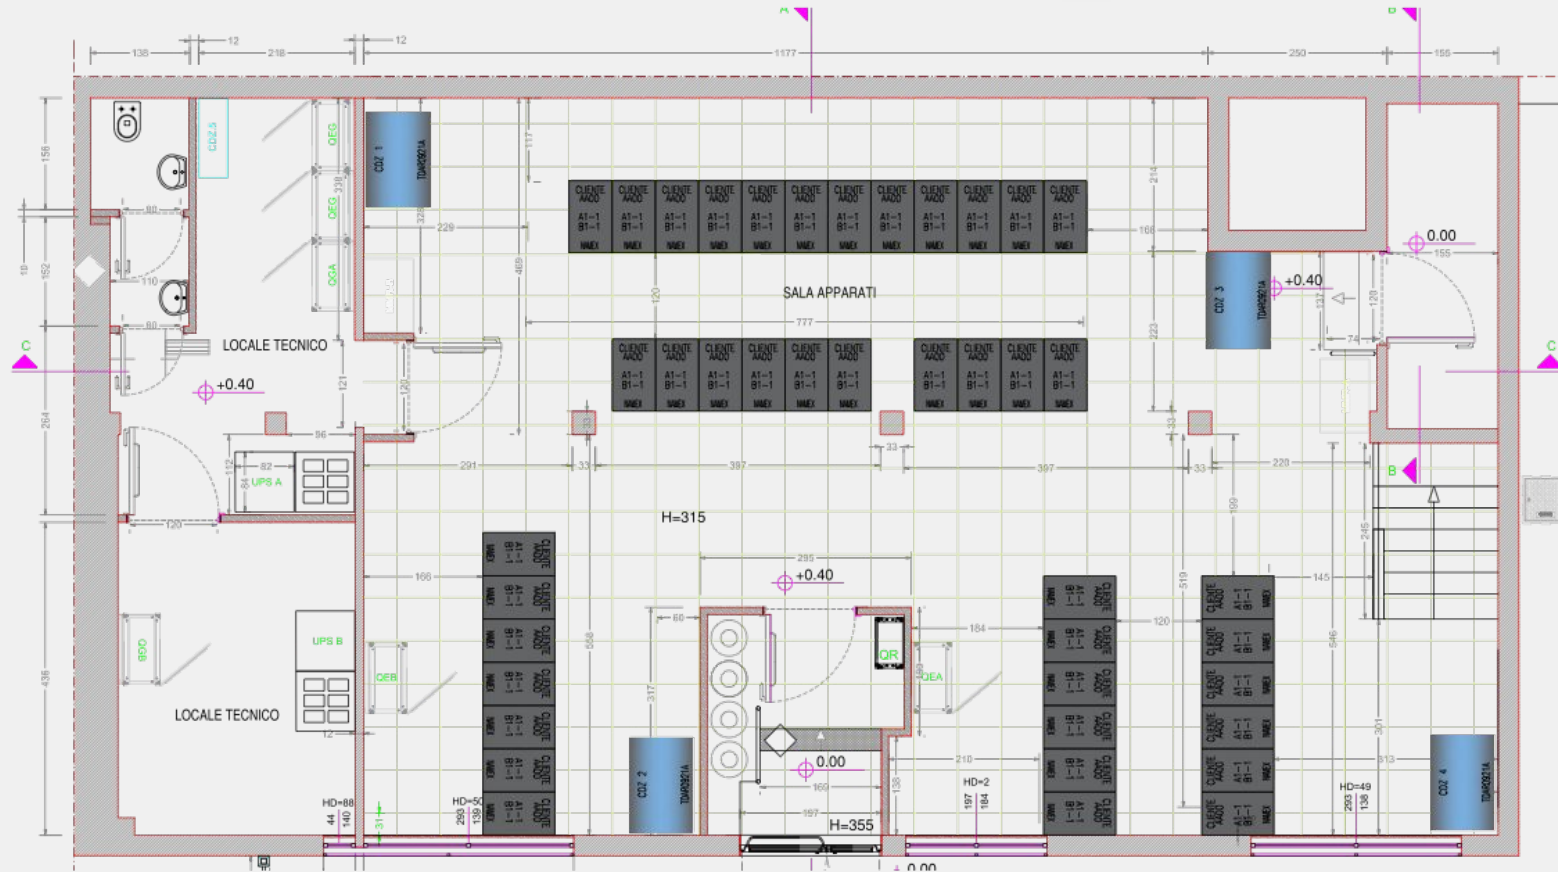

# Namex Bari - Project

- 100 sqm / 40 racks